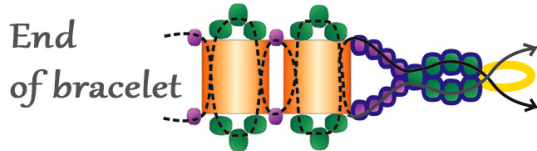

tila miyuki Opaque orange 406

super duo beads 2,5x5 mm Opaque amethyst gold

pearl bead 4 mm

thread nymo, c-lon

Start with 2 needles

BEADSMAGIC.COM

BEADSMAGIC.COM

BEADSMAGIC.COM