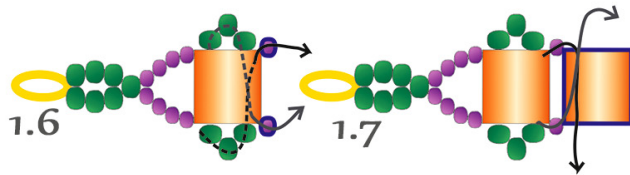

BEADSMAGIC.COM

BEADSMAGIC.COM