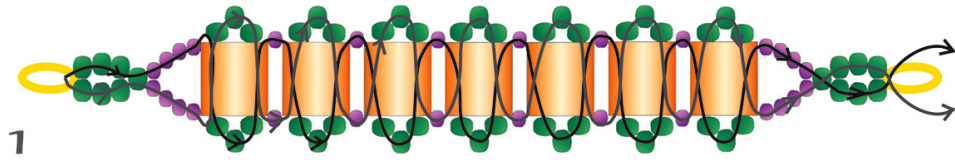

seed beads 11/0 Toho Teal lined aqua 377

seed beads 15/0 Color lined grey magenta 1076

tila miyuki Opaque orange 406

super duo beads 2,5x5 mm Opaque amethyst gold

pearl bead 4 mm

thread nymo, c-lon

FREE TUTORIAL
beadsmagic.com

Bracelet "Tropics"

Start with 2 needles

BEADSMAGIC.COM

BEADSMAGIC.COM

BEADSMAGIC.COM