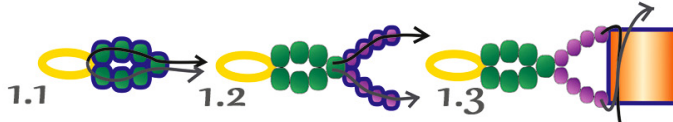

BEADSMAGIC.COM

BEADSMAGIC.COM