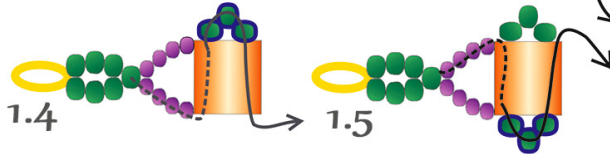

BEADSMAGIC.COM

BEADSMAGIC.COM