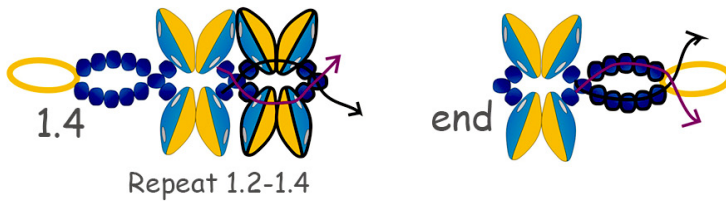

# Free pattern with Super Duo Duet Ciena

Free beading pattern with Super Duo Duet beads Ciena

U need:

Super Duo Duet beads

seed beads 11/0 (toho)

seed beads 15/0 (toho)

Use 2 needles

BEADSMAGIC.COM