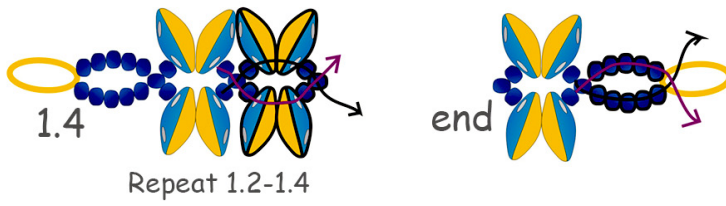

# Free pattern with Super Duo Duet Ciena

Free beading pattern with Super Duo Duet beads Ciena

U need:

Super Duo Duet beads

seed beads 11/0 (toho)

seed beads 15/0 (toho)

Use 2 needles

SuperDuo Duet beads    ● 11/0    ● 15/0