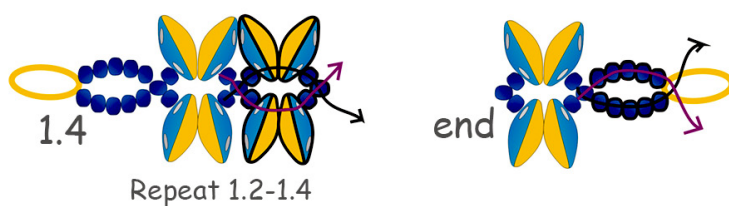

Free pattern with Super Duo Duet Ciena

Free beading pattern with Super Duo Duet beads Ciena

U need:

Super Duo Duet beads

seed beads 11/0 (toho)

seed beads 15/0 (toho)

Use 2 needles

BEADSMAGIC.COM