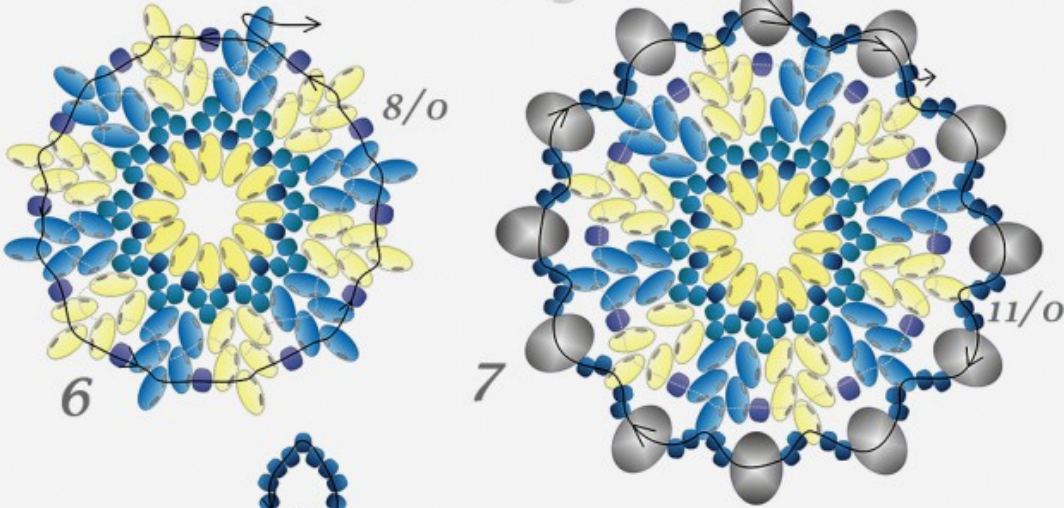

Free pattern for pendant Blue Snowflake

Free pattern for beaded pendant Blue Snowflake

U need:

seed beads 11/0

seed beads 8/0

twin or super duo seed beads

rondelle 4 mm

BEADSMAGIC.COM