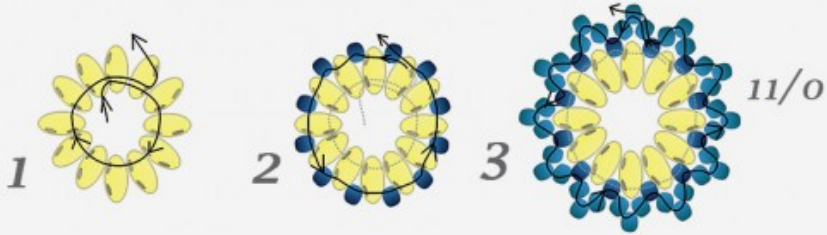

Free pattern for pendant Blue Snowflake

Free pattern for beaded pendant Blue Snowflake

U need:

seed beads 11/0

seed beads 8/0

twin or super duo seed beads

rondelle 4 mm

BEADSMAGIC.COM