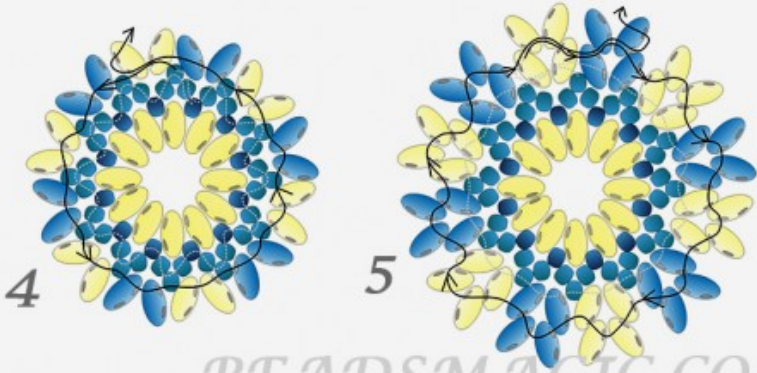

Free pattern for pendant Blue Snowflake

Free pattern for beaded pendant Blue Snowflake

U need:

seed beads 11/0

seed beads 8/0

twin or super duo seed beads

rondelle 4 mm

BEADSMAGIC.COM