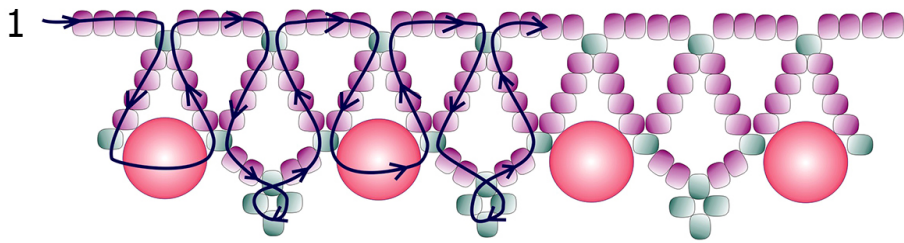

# Free pattern for necklace Strawberry Candy

Free pattern for beaded necklace Strawberry Candy

U need:

seed beads 11/0

faceted round beads 4-6 mm

BEADSMAGIC.COM

BEADSMAGIC.COM