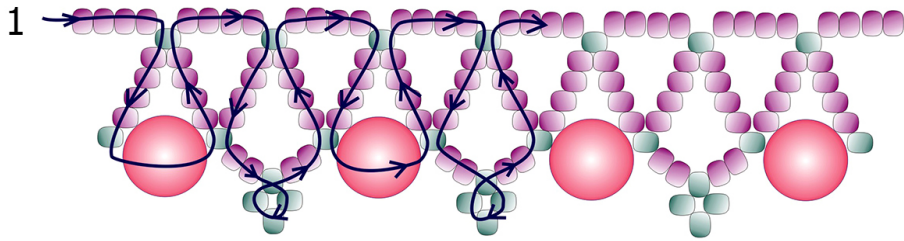

Free pattern for necklace Strawberry Candy

Free pattern for beaded necklace Strawberry Candy

U need:

seed beads 11/0

faceted round beads 4-6 mm

BEADSMAGIC.COM

BEADSMAGIC.COM