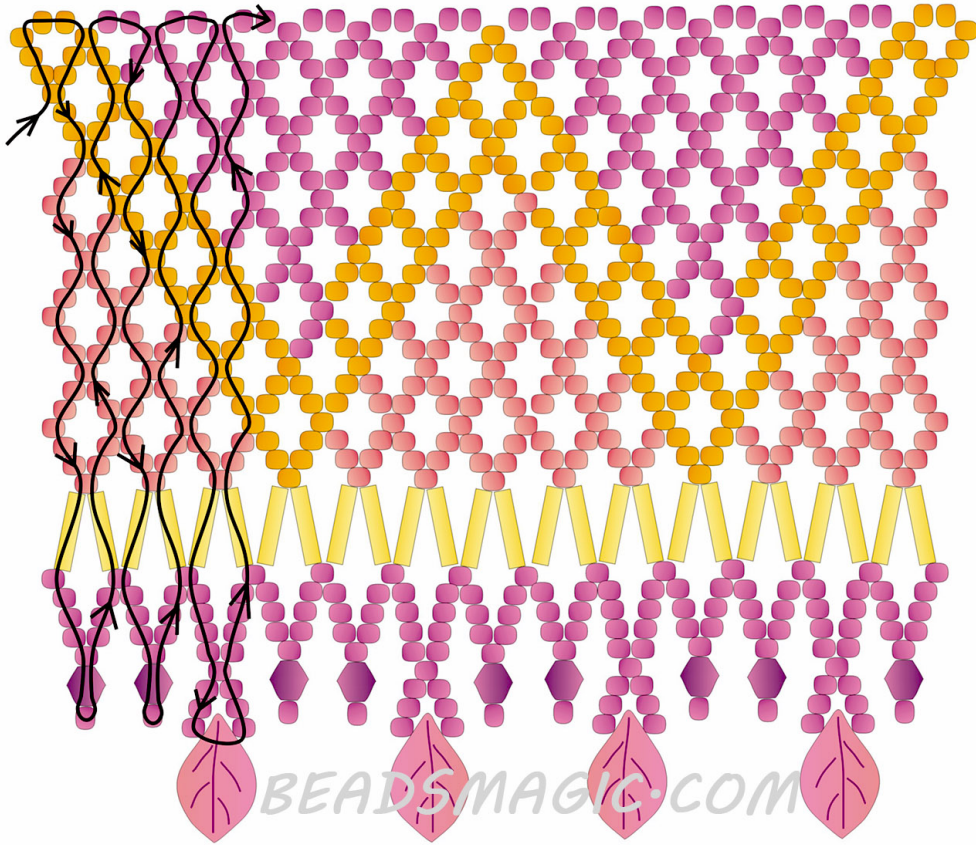

Free pattern for necklace Crystal Leaves

Free pattern for beaded necklace Crystal Leaves

U need:

seed beads 11/0

bugles

bicones 4 mm

leaves beads

BEADSMAGIC.COM