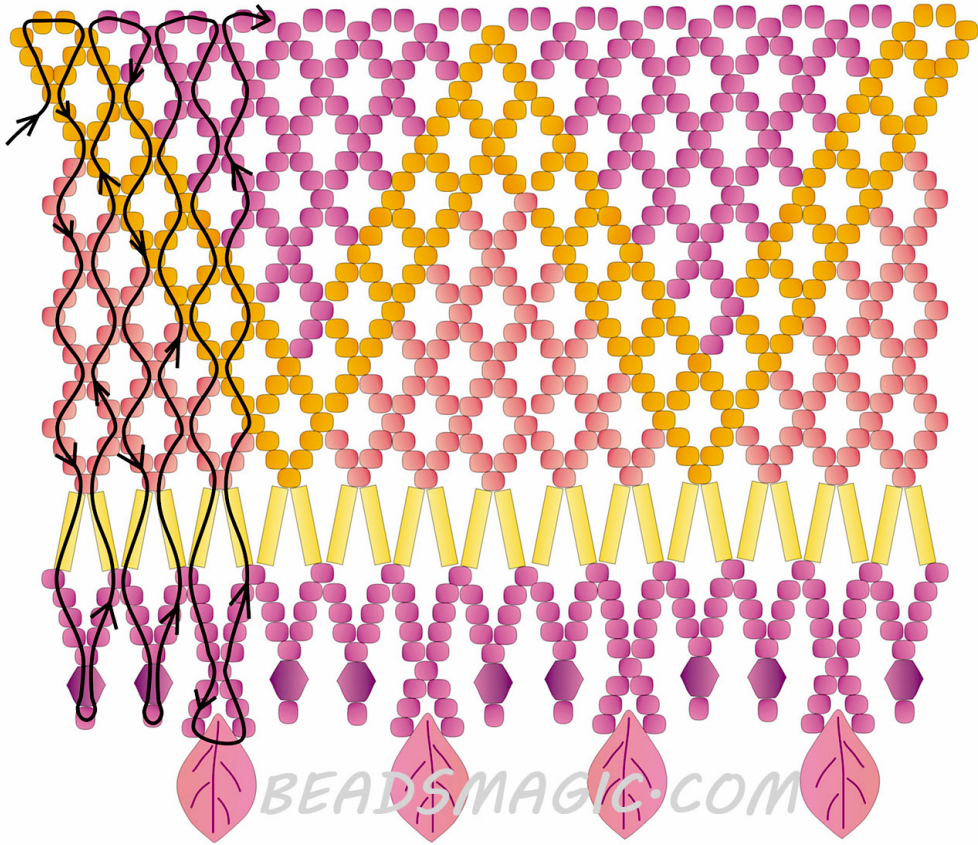

# Free pattern for necklace Crystal Leaves

Free pattern for beaded necklace Crystal Leaves

U need:

seed beads 11/0

bugles

bicones 4 mm

leaves beads

BEADSMAGIC.COM