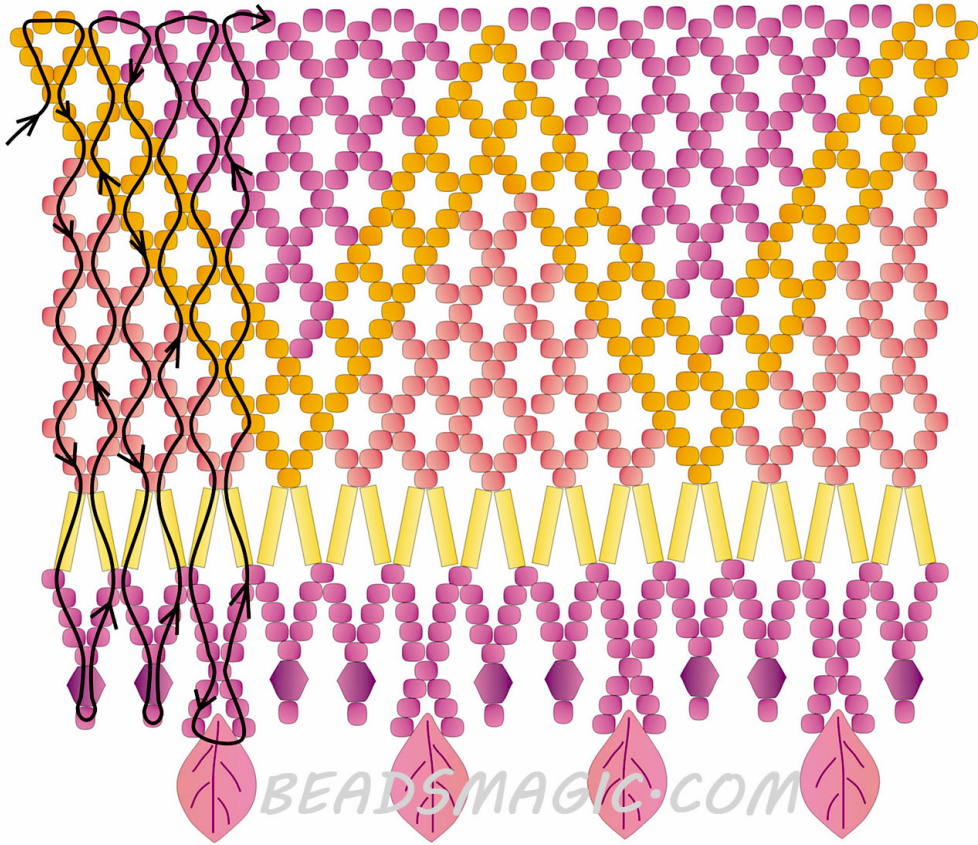

Free pattern for necklace Crystal Leaves

Free pattern for beaded necklace Crystal Leaves

U need:

seed beads 11/0

bugles

bicones 4 mm

leaves beads

BEADSMAGIC.COM