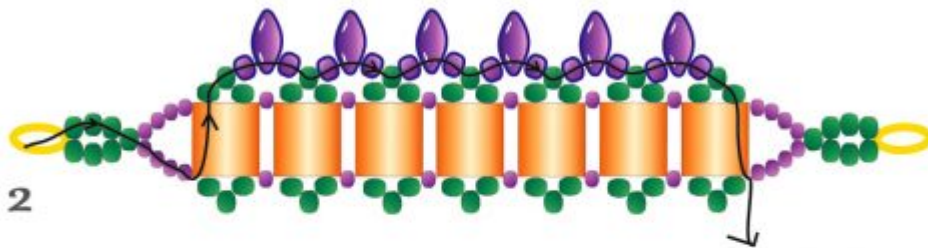

Free pattern for bracelet Tropics

Free pattern for beaded bracelet Tropics with tila beads and superduo beads

U need:

seed beads 11/0 Toho Purple iris metallic 85

seed beads 11/0 Toho Teal lined aqua 377

seed beads 15/0 Color lined grey magenta 1076

tila miyuki Opaque orange 406

super duo beads 2,5x5 mm Opaque amethyst gold

pearl bead 4 mm

thread nymo, c-lon

Start with 2 needles

BEADSMAGIC.COM

BEADSMAGIC.COM

BEADSMAGIC.COM