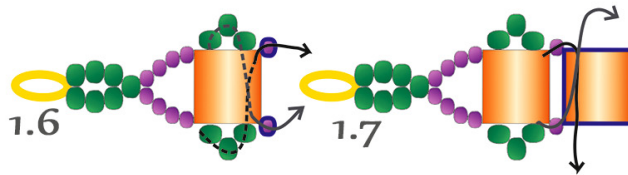

Free pattern for bracelet Tropics

Free pattern for beaded bracelet Tropics with tila beads and superduo beads

U need:

seed beads 11/0 Toho Purple iris metallic 85

seed beads 11/0 Toho Teal lined aqua 377

seed beads 15/0 Color lined grey magenta 1076

tila miyuki Opaque orange 406

super duo beads 2,5x5 mm Opaque amethyst gold

pearl bead 4 mm

thread nymo, c-lon

Start with 2 needles

BEADSMAGIC.COM

BEADSMAGIC.COM

BEADSMAGIC.COM