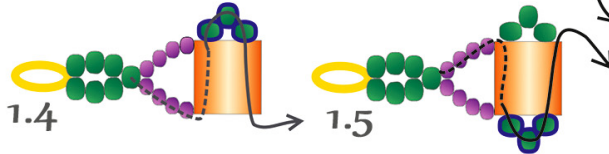

tila miyuki Opaque orange 406

super duo beads 2,5x5 mm Opaque amethyst gold

pearl bead 4 mm

thread nymo, c-lon

Start with 2 needles

BEADSMAGIC.COM

BEADSMAGIC.COM

BEADSMAGIC.COM