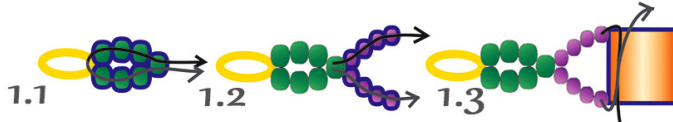

tila miyuki Opaque orange 406

super duo beads 2,5x5 mm Opaque amethyst gold

pearl bead 4 mm

thread nymo, c-lon

Start with 2 needles

BEADSMAGIC.COM

BEADSMAGIC.COM

BEADSMAGIC.COM