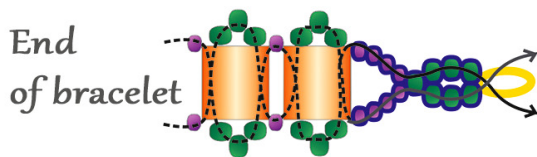

seed beads 15/0 Color lined grey magenta 1076

tila miyuki Opaque orange 406

super duo beads 2,5x5 mm Opaque amethyst gold

pearl bead 4 mm

thread nymo, c-lon

Start with 2 needles

BEADSMAGIC.COM

BEADSMAGIC.COM