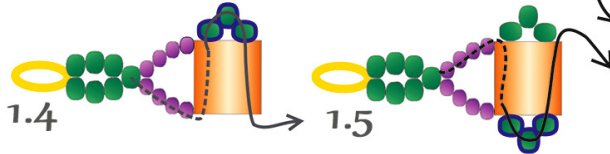

seed beads 15/0 Color lined grey magenta 1076

tila miyuki Opaque orange 406

super duo beads 2,5x5 mm Opaque amethyst gold

pearl bead 4 mm

thread nymo, c-lon

Start with 2 needles

BEADSMAGIC.COM

BEADSMAGIC.COM