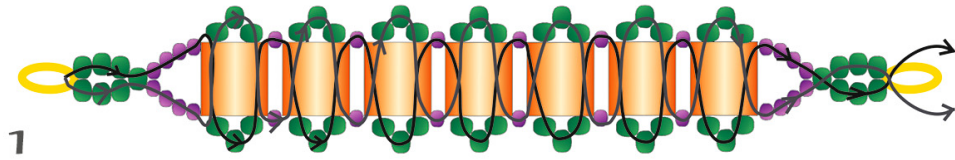

# Free pattern for bracelet Tropics

Free pattern for beaded bracelet Tropics with tila beads and superduo beads

U need:

seed beads 11/0 Toho Purple iris metallic 85

seed beads 11/0 Toho Teal lined aqua 377

seed beads 15/0 Color lined grey magenta 1076

tila miyuki Opaque orange 406

super duo beads 2,5x5 mm Opaque amethyst gold

pearl bead 4 mm

thread nymo, c-lon

Start with 2 needles

BEADSMAGIC.COM

BEADSMAGIC.COM