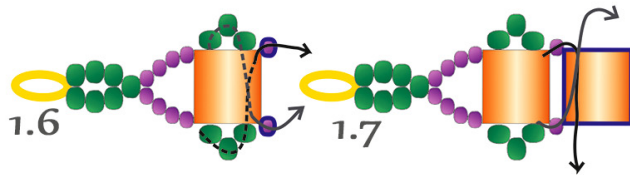

seed beads 15/0 Color lined grey magenta 1076

tila miyuki Opaque orange 406

super duo beads 2,5x5 mm Opaque amethyst gold

pearl bead 4 mm

thread nymo, c-lon

Start with 2 needles

BEADSMAGIC.COM

BEADSMAGIC.COM