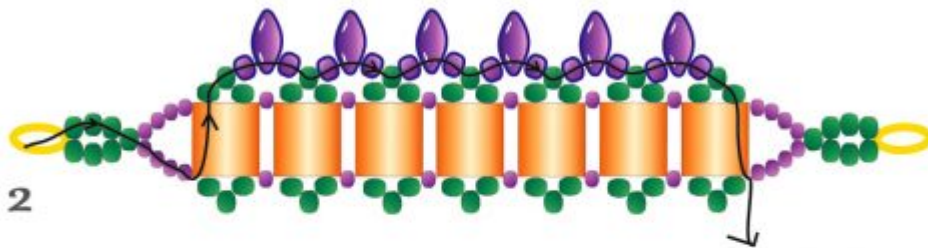

BEADSMAGIC.COM