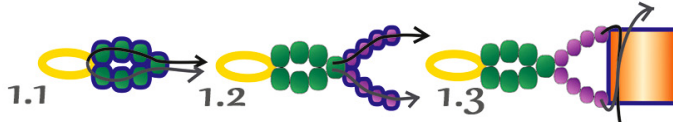

seed beads 15/0 Color lined grey magenta 1076

tila miyuki Opaque orange 406

super duo beads 2,5x5 mm Opaque amethyst gold

pearl bead 4 mm

thread nymo, c-lon

Start with 2 needles

BEADSMAGIC.COM

BEADSMAGIC.COM