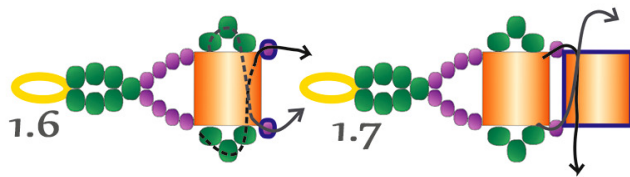

Free pattern for bracelet Tropics

Free pattern for beaded bracelet Tropics with tila beads and superduo beads

U need:

seed beads 11/0 Toho Purple iris metallic 85

seed beads 11/0 Toho Teal lined aqua 377

seed beads 15/0 Color lined grey magenta 1076

tila miyuki Opaque orange 406

super duo beads 2,5x5 mm Opaque amethyst gold

pearl bead 4 mm

thread nymo, c-lon

Start with 2 needles

BEADSMAGIC.COM

BEADSMAGIC.COM

BEADSMAGIC.COM