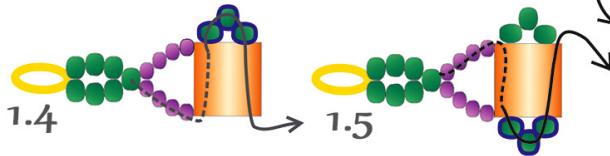

seed beads 15/0 Color lined grey magenta 1076

tila miyuki Opaque orange 406

super duo beads 2,5x5 mm Opaque amethyst gold

pearl bead 4 mm

thread nymo, c-lon

Start with 2 needles

BEADSMAGIC.COM

BEADSMAGIC.COM