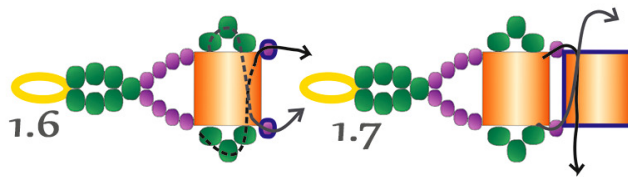

seed beads 15/0 Color lined grey magenta 1076

tila miyuki Opaque orange 406

super duo beads 2,5x5 mm Opaque amethyst gold

pearl bead 4 mm

thread nymo, c-lon

Start with 2 needles

BEADSMAGIC.COM

BEADSMAGIC.COM