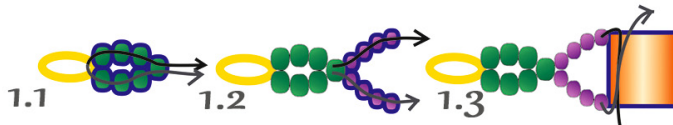

seed beads 15/0 Color lined grey magenta 1076

tila miyuki Opaque orange 406

super duo beads 2,5x5 mm Opaque amethyst gold

pearl bead 4 mm

thread nymo, c-lon

Start with 2 needles

BEADSMAGIC.COM

BEADSMAGIC.COM