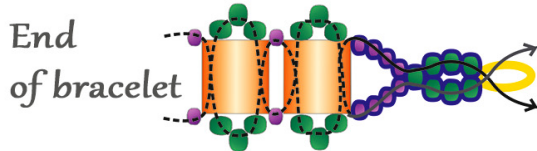

tila miyuki Opaque orange 406

super duo beads 2,5x5 mm Opaque amethyst gold

pearl bead 4 mm

thread nymo, c-lon

Start with 2 needles

BEADSMAGIC.COM

BEADSMAGIC.COM