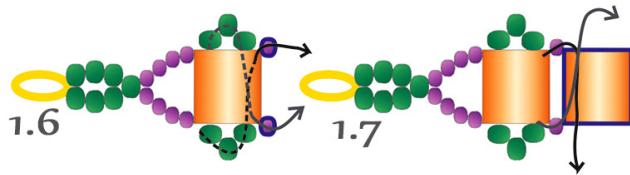

Free pattern for bracelet Tropics

Free pattern for beaded bracelet Tropics with tila beads and superduo beads

U need:

seed beads 11/0 Toho Purple iris metallic 85

seed beads 11/0 Toho Teal lined aqua 377

seed beads 15/0 Color lined grey magenta 1076

tila miyuki Opaque orange 406

super duo beads 2,5x5 mm Opaque amethyst gold

pearl bead 4 mm

thread nymo, c-lon

Start with 2 needles

BEADSMAGIC.COM

BEADSMAGIC.COM

BEADSMAGIC.COM