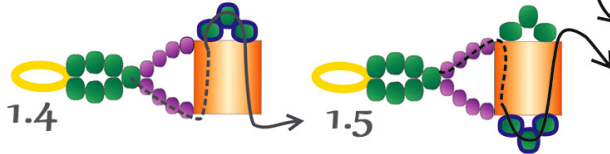

tila miyuki Opaque orange 406

super duo beads 2,5x5 mm Opaque amethyst gold

pearl bead 4 mm

thread nymo, c-lon

Start with 2 needles

BEADSMAGIC.COM

BEADSMAGIC.COM

BEADSMAGIC.COM