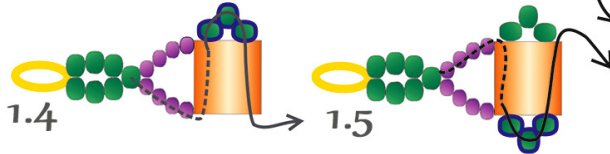

tila miyuki Opaque orange 406

super duo beads 2,5x5 mm Opaque amethyst gold

pearl bead 4 mm

thread nymo, c-lon

Start with 2 needles

BEADSMAGIC.COM

BEADSMAGIC.COM