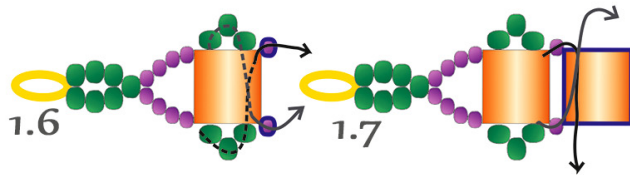

Free pattern for bracelet Tropics

Free pattern for beaded bracelet Tropics with tila beads and superduo beads

U need:

seed beads 11/0 Toho Purple iris metallic 85

seed beads 11/0 Toho Teal lined aqua 377

seed beads 15/0 Color lined grey magenta 1076

tila miyuki Opaque orange 406

super duo beads 2,5x5 mm Opaque amethyst gold

pearl bead 4 mm

thread nymo, c-lon

Start with 2 needles

BEADSMAGIC.COM

BEADSMAGIC.COM