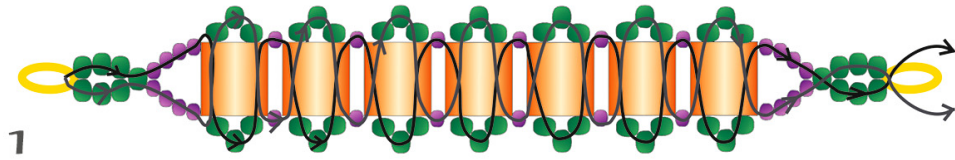

Free pattern for bracelet Tropics

Free pattern for beaded bracelet Tropics with tila beads and superduo beads

U need:

seed beads 11/0 Toho Purple iris metallic 85

seed beads 11/0 Toho Teal lined aqua 377

seed beads 15/0 Color lined grey magenta 1076

tila miyuki Opaque orange 406

super duo beads 2,5x5 mm Opaque amethyst gold

pearl bead 4 mm

thread nymo, c-lon

Start with 2 needles

BEADSMAGIC.COM

BEADSMAGIC.COM