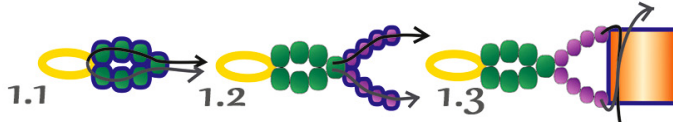

tila miyuki Opaque orange 406

super duo beads 2,5x5 mm Opaque amethyst gold

pearl bead 4 mm

thread nymo, c-lon

Start with 2 needles

BEADSMAGIC.COM

BEADSMAGIC.COM