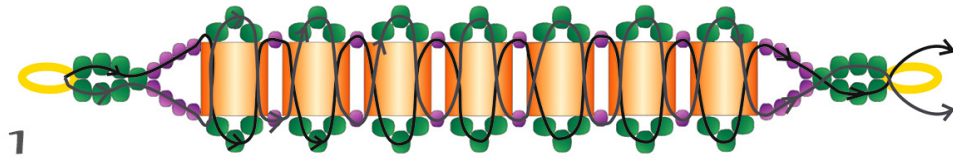

Free pattern for bracelet Tropics

Free pattern for beaded bracelet Tropics with tila beads and superduo beads

U need:

seed beads 11/0 Toho Purple iris metallic 85

seed beads 11/0 Toho Teal lined aqua 377

seed beads 15/0 Color lined grey magenta 1076

tila miyuki Opaque orange 406

super duo beads 2,5x5 mm Opaque amethyst gold

pearl bead 4 mm

thread nymo, c-lon

Start with 2 needles

BEADSMAGIC.COM

BEADSMAGIC.COM

BEADSMAGIC.COM