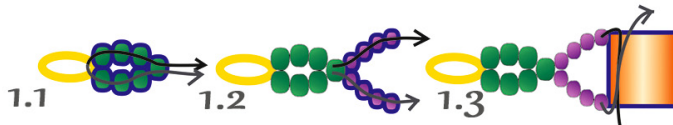

tila miyuki Opaque orange 406

super duo beads 2,5x5 mm Opaque amethyst gold

pearl bead 4 mm

thread nymo, c-lon

Start with 2 needles

BEADSMAGIC.COM

BEADSMAGIC.COM

BEADSMAGIC.COM