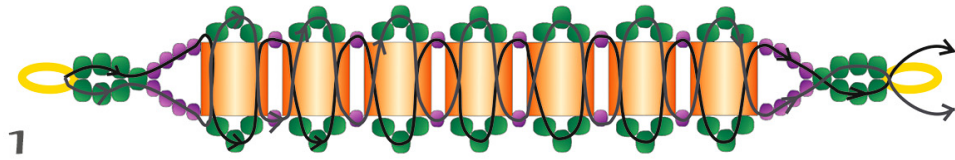

Free pattern for bracelet Tropics

Free pattern for beaded bracelet Tropics with tila beads and superduo beads

U need:

seed beads 11/0 Toho Purple iris metallic 85

seed beads 11/0 Toho Teal lined aqua 377

seed beads 15/0 Color lined grey magenta 1076

tila miyuki Opaque orange 406

super duo beads 2,5x5 mm Opaque amethyst gold

pearl bead 4 mm

thread nymo, c-lon

Start with 2 needles

BEADSMAGIC.COM

BEADSMAGIC.COM

BEADSMAGIC.COM