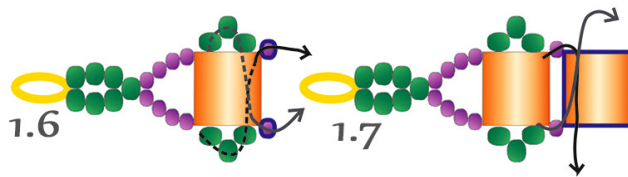

Free pattern for bracelet Tropics

Free pattern for beaded bracelet Tropics with tila beads and superduo beads

U need:

seed beads 11/0 Toho Purple iris metallic 85

seed beads 11/0 Toho Teal lined aqua 377

seed beads 15/0 Color lined grey magenta 1076

tila miyuki Opaque orange 406

super duo beads 2,5x5 mm Opaque amethyst gold

pearl bead 4 mm

thread nymo, c-lon

Start with 2 needles

BEADSMAGIC.COM

BEADSMAGIC.COM

BEADSMAGIC.COM