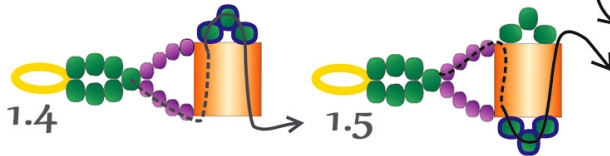

tila miyuki Opaque orange 406

super duo beads 2,5x5 mm Opaque amethyst gold

pearl bead 4 mm

thread nymo, c-lon

Start with 2 needles

BEADSMAGIC.COM

BEADSMAGIC.COM

BEADSMAGIC.COM