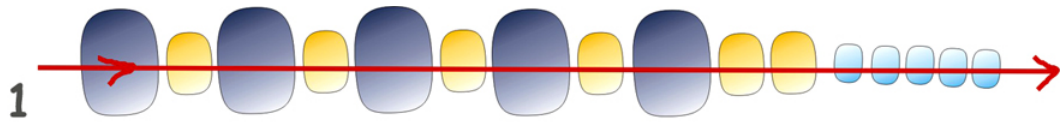

# Free pattern for bracelet Magic Forest

Free pattern for amazing beaded bracelet Magic Forest

U need:

seed beads 5/0 or round beads 6 mm

seed beads 6/0

seed beads 8/0

seed beads 11/0

BEADSMAGIC.COM