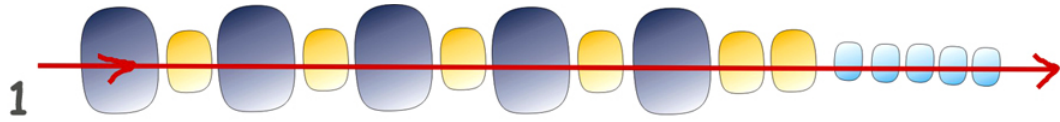

# Free pattern for bracelet Magic Forest

Free pattern for amazing beaded bracelet Magic Forest

U need:

seed beads 5/0 or round beads 6 mm

seed beads 6/0

seed beads 8/0

seed beads 11/0

BEADSMAGIC.COM