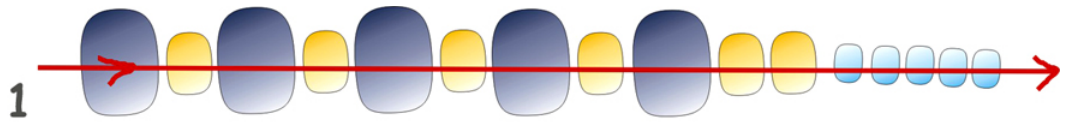

Free pattern for bracelet Magic Forest

Free pattern for amazing beaded bracelet Magic Forest

U need:

seed beads 5/0 or round beads 6 mm

seed beads 6/0

seed beads 8/0

seed beads 11/0

BEADSMAGIC.COM