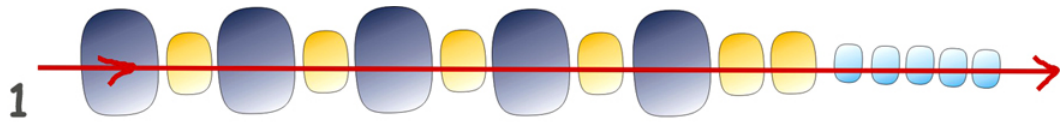

# Free pattern for bracelet Magic Forest

Free pattern for amazing beaded bracelet Magic Forest

U need:

seed beads 5/0 or round beads 6 mm

seed beads 6/0

seed beads 8/0

seed beads 11/0

BEADSMAGIC.COM