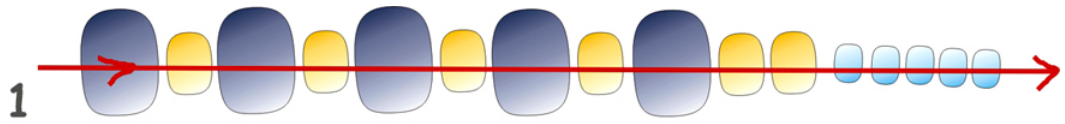

Free pattern for bracelet Magic Forest

Free pattern for amazing beaded bracelet Magic Forest

U need:

seed beads 5/0 or round beads 6 mm

seed beads 6/0

seed beads 8/0

seed beads 11/0

BEADSMAGIC.COM