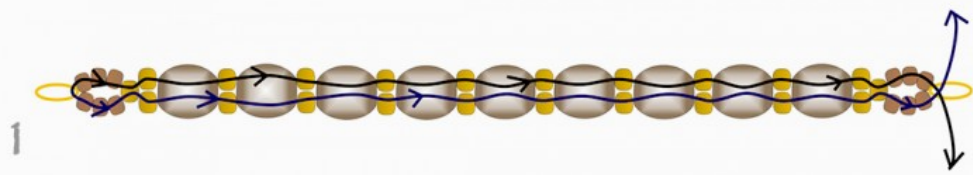

Free pattern for bracelet Dark Honey

Free beaded pattern for bracelet Dark Honey

U need:

seed beads 11/0

seed beads 8/0

faceted crystal beads 6 mm

pearls 4 mm

BEADSMAGIC.COM