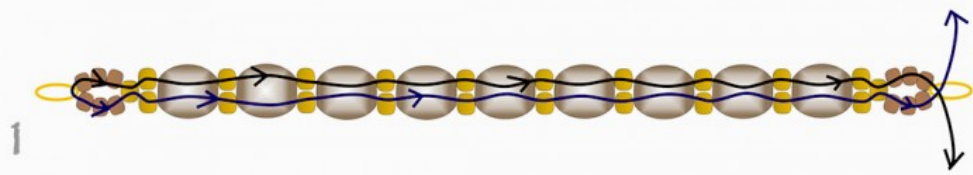

# Free pattern for bracelet Dark Honey

Free beaded pattern for bracelet Dark Honey

U need:

seed beads 11/0

seed beads 8/0

faceted crystal beads 6 mm

pearls 4 mm

BEADSMAGIC.COM