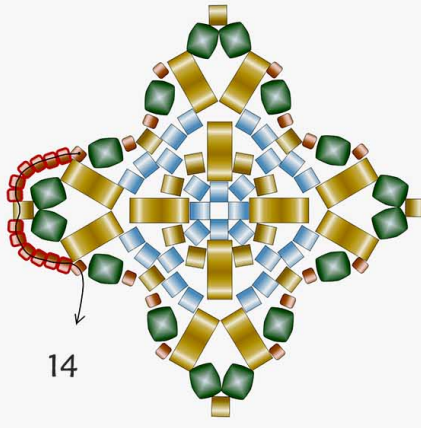

Dagger beads or drop beads

Earrings hooks

Fireline

U can download this pattern in pdf format by clicking the pdf button in the end of this post.

Click on the diagram to enlarge it.

 Miyuki Delica 11/0

 Toho round 15/0

 Miyuki Half Tila

 Fire polished beads 3 mm

  Round pearls 4 mm & 6 mm

 Dagger beads or any drops beads

[Heart earrings free pattern & video](#)

[Free tutorial for necklace Nina with dagger beads](#)

Free pattern for necklace Elsa