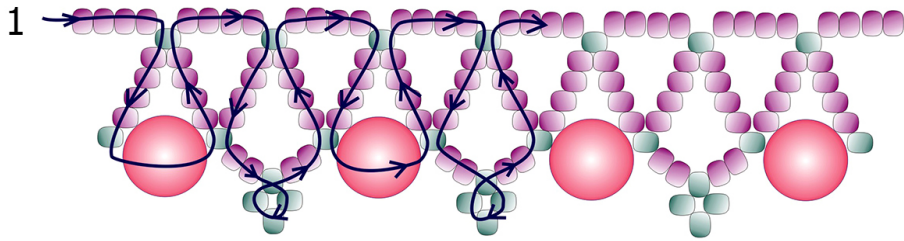

# Free pattern for necklace Strawberry Candy

Free pattern for beaded necklace Strawberry Candy

U need:

seed beads 11/0

faceted round beads 4-6 mm

BEADSMAGIC.COM

BEADSMAGIC.COM